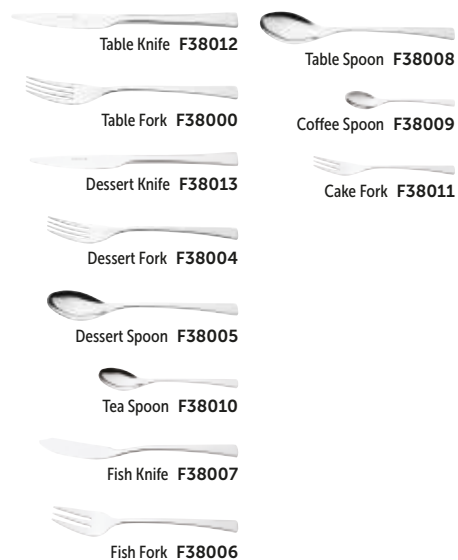

CURVE 18/10

- Highly polished 18/10 Stainless Steel
- An elegant flowing design
- A range of 11 pieces
- Gauge – 2.3 mm
- Box of 12