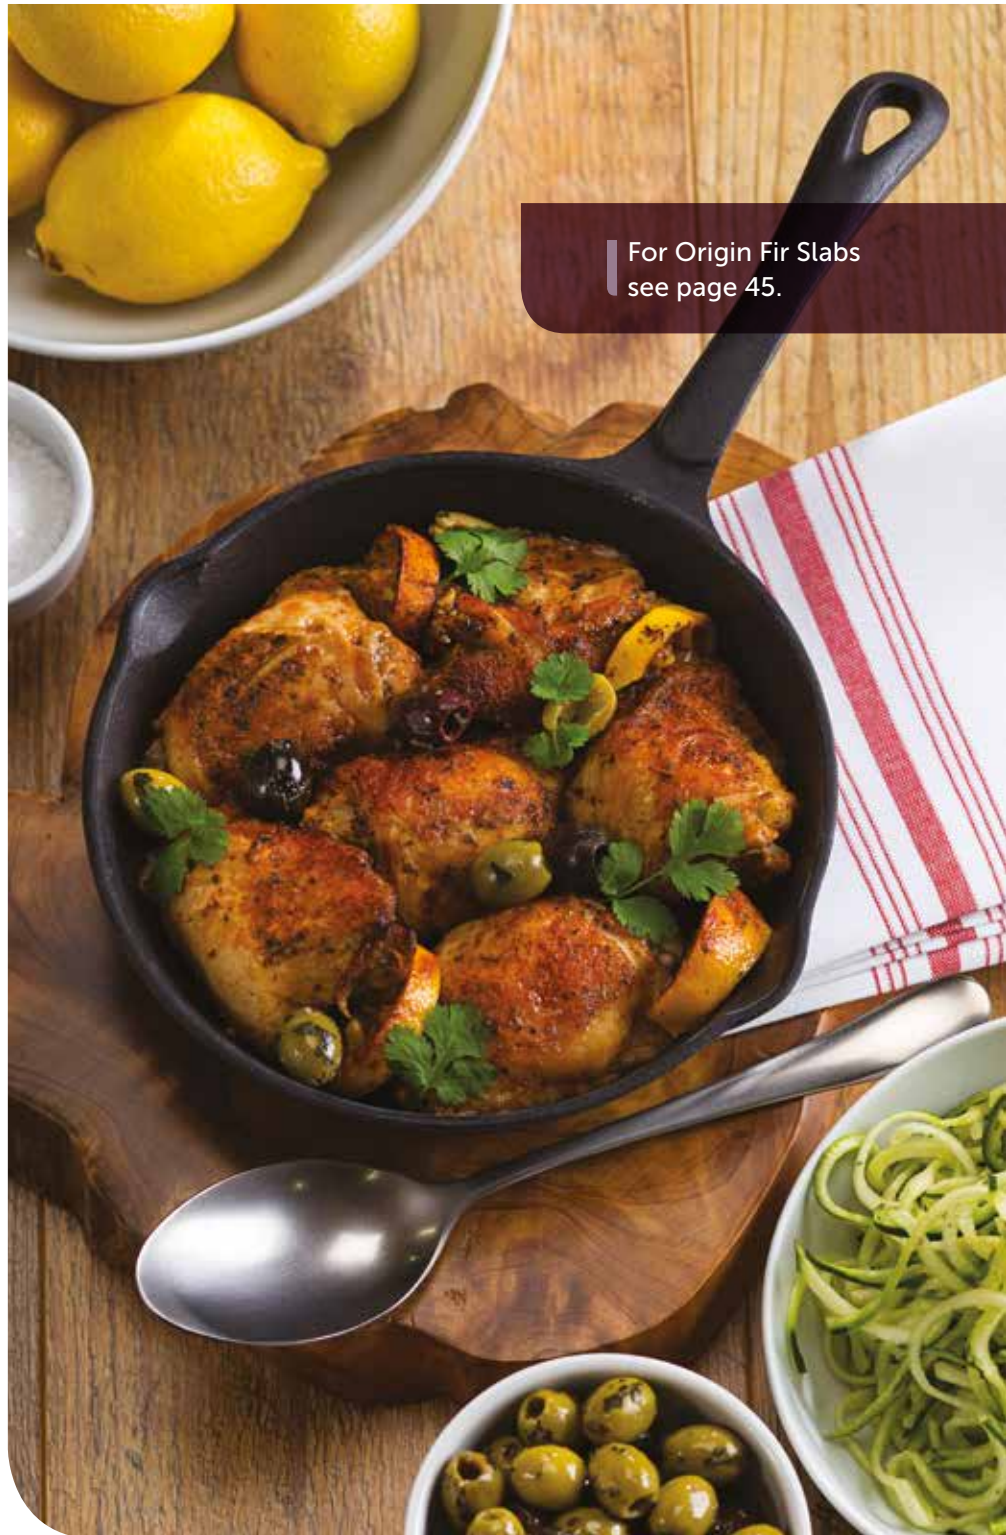

For Origin Fir Slabs see page 45.