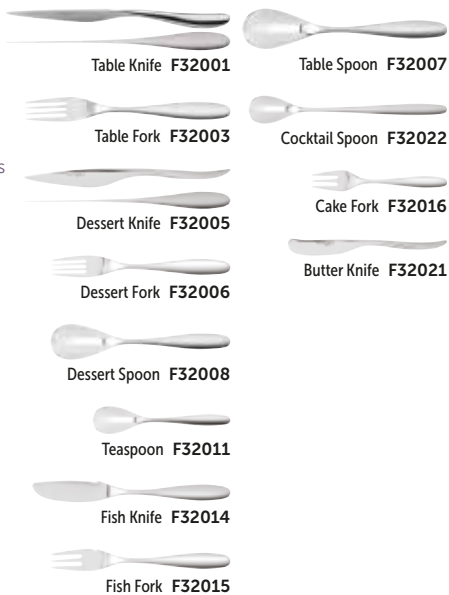

## PETALE 18/10

- Highly polished 18/10 Stainless Steel
- An elegant and contemporary design that nestles into your hand, forged from one piece of steel
- A range of 12 pieces
- Gauge – 4.5 mm
- Box of 12