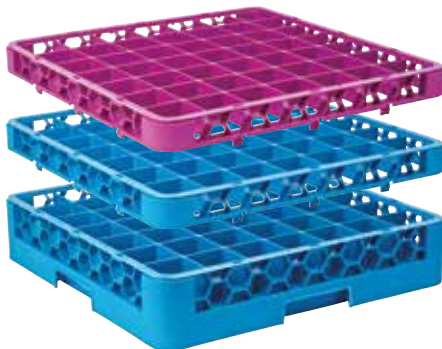

36 Compartment Glass Rack

CARG3614-0000	Top Extender Yellow	Box of 1	CARG3614-0	All Blue Extenders	Box of 6
CARG36-1C1404	+ 1 Extender	Box of 1	CARG36-114	+ 1 Extender	Box of 1
CARG36-2C1404	+ 2 Extenders	Box of 1	CARG36-214	+ 2 Extenders	Box of 1
CARG36-3C1404	+ 3 Extenders	Box of 1	CARG36-314	+ 3 Extenders	Box of 1
CARG36-4C1404	+ 4 Extenders	Box of 1	CARG36-414	+ 4 Extenders	Box of 1

49 Compartment Glass Rack

CARG4914-0000	Top Extender Lavender	Box of 1	CARG4914-0	All Blue Extenders	Box of 6
CARG49-1C1489	+ 1 Extender	Box of 1	CARG49-114	+ 1 Extender	Box of 1
CARG49-2C1489	+ 2 Extenders	Box of 1	CARG49-214	+ 2 Extenders	Box of 1
CARG49-3C1489	+ 3 Extenders	Box of 1	CARG49-314	+ 3 Extenders	Box of 1
CARG49-4C1489	+ 4 Extenders	Box of 1	CARG49-414	+ 4 Extenders	Box of 1

CARLISE WAREWASHING DOLLIES

Dish dollies for easy transportation and storage of plates, trays & platters. Adjustable dividers to hold different sized and shaped items. The design allows two hand access to all items to reduce breakage. Both items include a vinyl cover for sanitary storage.

See page 179 for combination loads.