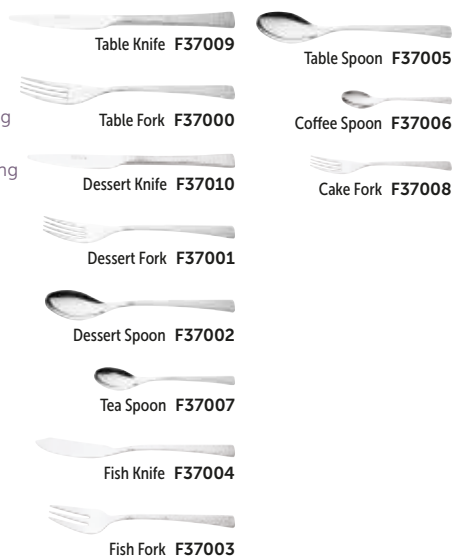

## ARTESIA 18/10

- Highly polished 18/10 Stainless Steel
- An elegant flowing design with embossed detailing to the handles
- A range of 11 pieces
- Gauge – 2.3 mm
- Box of 12