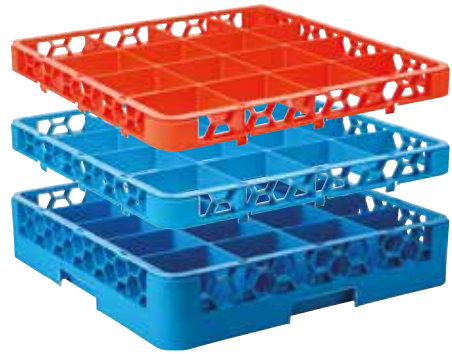

9 Compartment Glass Rack

CARG914-0000	Top Extender Green	Box of 1	CARG914-00	All Blue Extenders	Box of 6
CARG9-1C1409	+ 1 Extender	Box of 1	CARG9-1140	+ 1 Extender	Box of 1
CARG9-2C1409	+ 2 Extenders	Box of 1	CARG9-2140	+ 2 Extenders	Box of 1
CARG9-3C1409	+ 3 Extenders	Box of 1	CARG9-3140	+ 3 Extenders	Box of 1
CARG9-4C1409	+ 4 Extenders	Box of 1	CARG9-4140	+ 4 Extenders	Box of 1

16 Compartment Glass Rack

CARG1614-0000	Top Extender Orange	Box of 1	CARG1614-0	All Blue Extenders	Box of 6
CARG16-1C1424	+ 1 Extender	Box of 1	CARG16-114	+ 1 Extender	Box of 1
CARG16-2C1424	+ 2 Extenders	Box of 1	CARG16-214	+ 2 Extenders	Box of 1
CARG16-3C1424	+ 3 Extenders	Box of 1	CARG16-314	+ 3 Extenders	Box of 1
CARG16-4C1424	+ 4 Extenders	Box of 1	CARG16-414	+ 4 Extenders	Box of 1