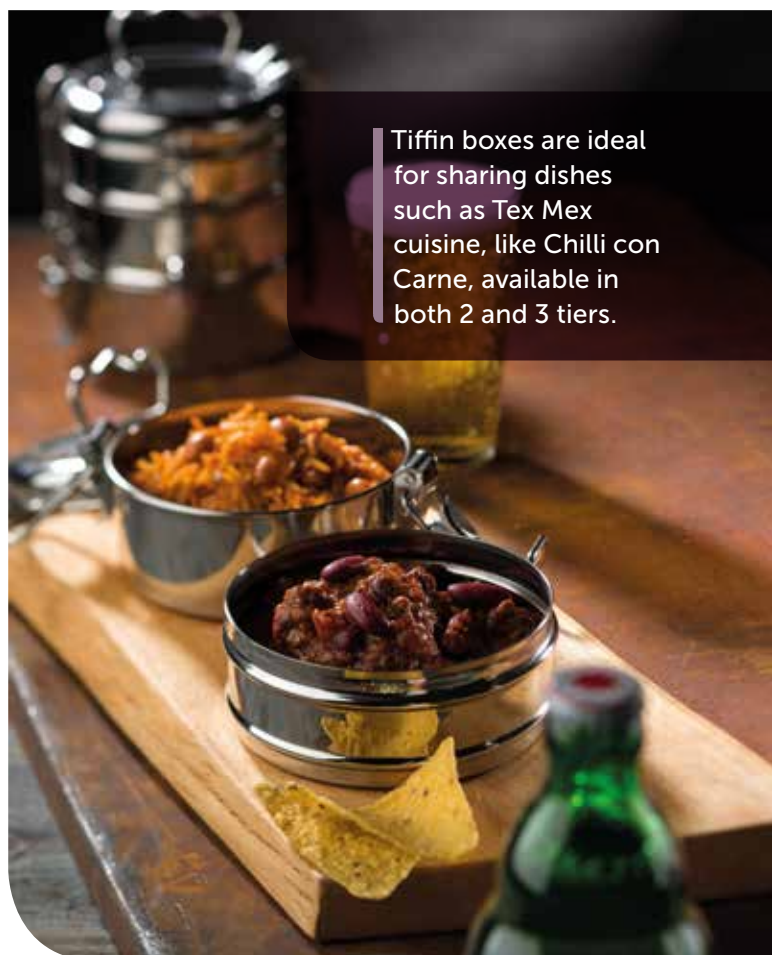

### Stainless Steel Rectangular Menu Holder

F91057 3.25" (8 cm) Box of 12

Tiffin boxes are ideal for sharing dishes such as Tex Mex cuisine, like Chilli con Carne, available in both 2 and 3 tiers.