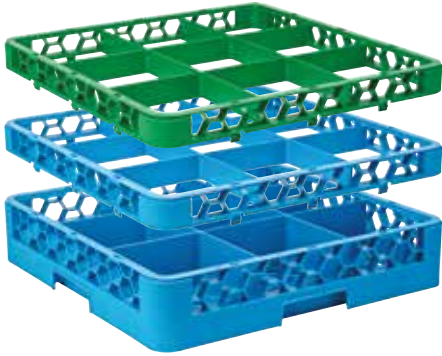

CARLISLE WAREWASHING GLASS RACKS

Warewashing racks give you an efficient, durable & simple solution to your warewashing needs. Available in 5 different compartment sizes with multiple extenders there is a rack combination for every glass. Available all in Blue or with a top colour extender for easy recognition of compartment size, with each colour representing a size.

See page 171 for the easy Glass Rack sizing guide to help you select the right glass rack combination for you and your glassware.